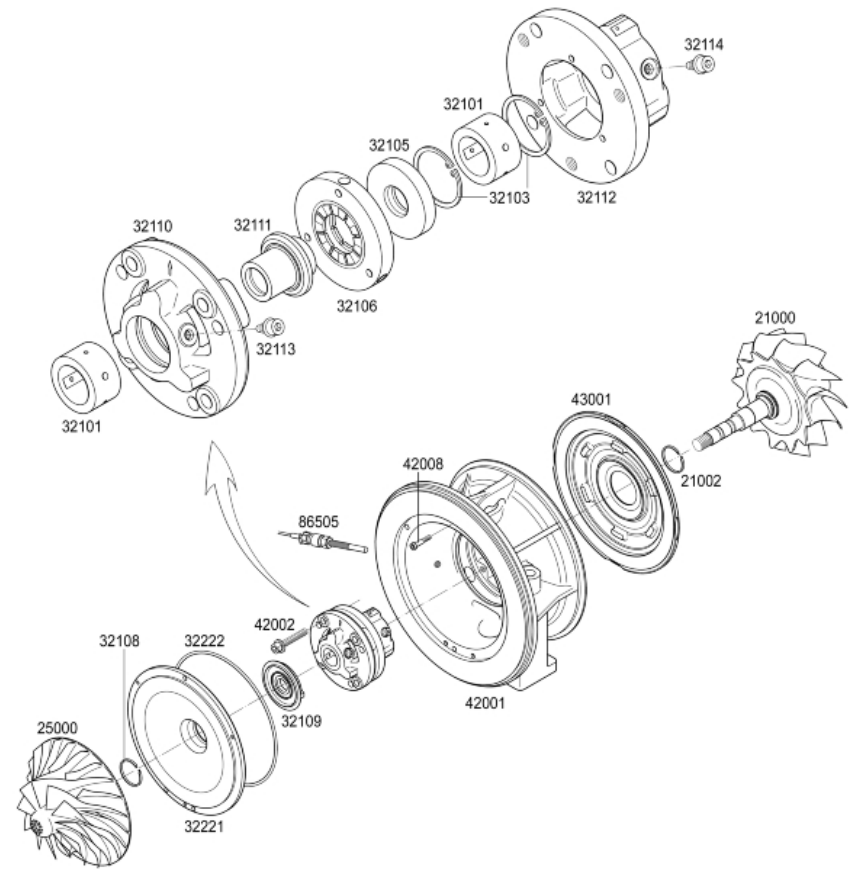

DG TURBOCHARGER SERVICE KIT DETAILS

97070: SERVICE KIT 1		
42008	Socket Screw	1
42012	O-Ring gasket	1
81010	O-Ring gasket	1
52406	Gasket	1
72041	Counter sunk screw	2
77005	O-Ring gasket	1

97076:SERVICE KIT 2		
21002	Piston Ring	1
32108	Piston Ring	1
32222	O-Ring gasket	1
42008	Socket screw	2

97080 → SERVICE KIT 3

97080 : Spare Part Set 3		
32101	Radial bearing	2
32103	Circlip	2
32113	Socket screw	3
32114	Socket screw	3
32105	Trust ring	1
32106	Trust bearing	1
32111	Auxiliary bearing	1

97081 → SERVICE KIT 5
97084 → SERVICE KIT 6

97081: Radial bearing change		
32101	Radial bearing	2
32103	Circlip	2
32113	Socket screw	3
32114	Socket screw	3

97084 : Axial bearing change		
32105	Trust ring	1
32106	Trust bearing	1
32111	Auxiliary bearing	1